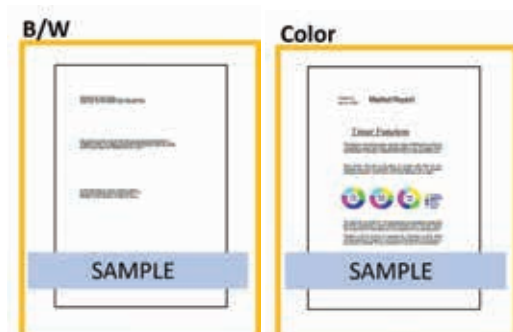

*2d For G570, G670 the page yield (A4 size) is based on the consumption data from the succeeding ink bottle but not the first ink bottle under ideal print conditions & continuous printing simulation with the replacement after initial setup. Mentioned print yield is from the replacement set of 6 ink bottles (GY/C/M/Y/R/BK) and not from the set of ink bottles provided inside the Printer box along with the Printer. All ink bottles will have 60ml of ink each. Page yield varies significantly depending on contents printed and other factors.

*3 Document print speeds are the averages of ESAT in Office Category test for the default simplex mode, ISO/IEC 24734 Photo Print Speed is based on the default setting using ISO/JIS-SCID N2 on Photo Paper Plus Glossy II and does not take into account data processing time on host computer. Print speed may vary depending on system configuration, interface, software, document complexity, print mode, print coverage, type of paper used etc.

PPM print speed is based on the highest speed settings using Canon standard patterns as described below on A4 plain paper.