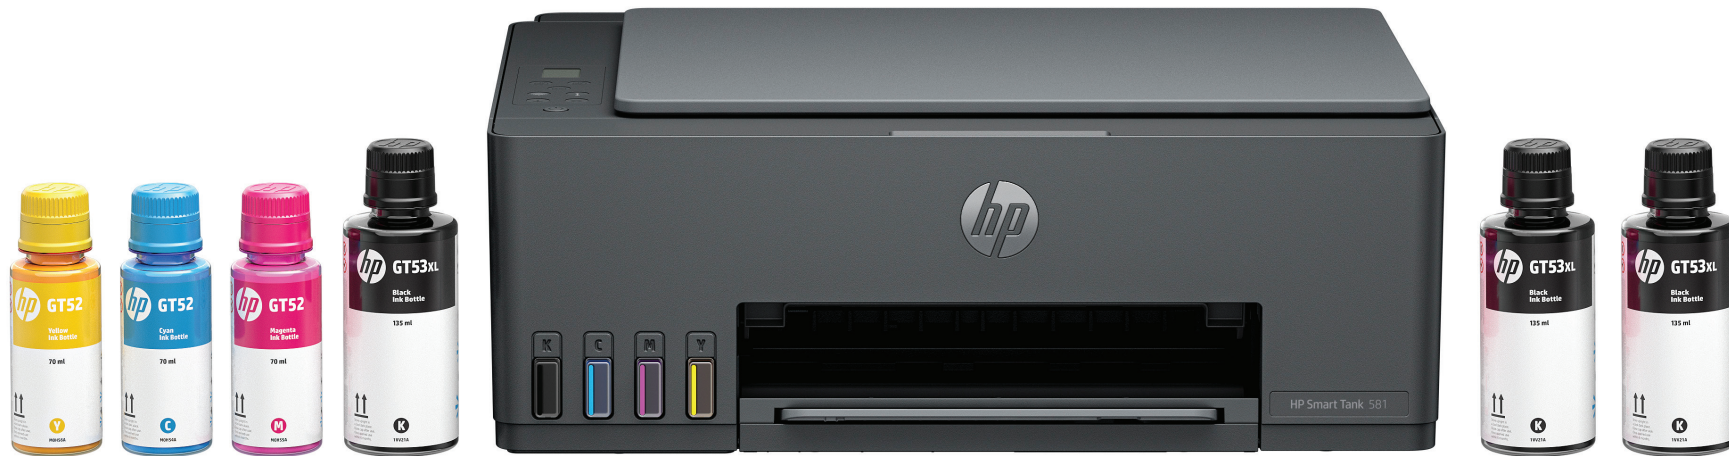

HP Smart Tank 581 All-in-One

18,000 black and 6,000 color pages in the box

6-hour installation and repair support with HP Live Lens and HP Call Me Back service[~]

☎ 1800 2587 170

📞 +91 22 6101 4560

Avail easy finance options[#] from BAJAJ FINSERV, Pine Labs, and HDB FINANCIAL SERVICES
From the trusted family of HDFC Bank Ltd.