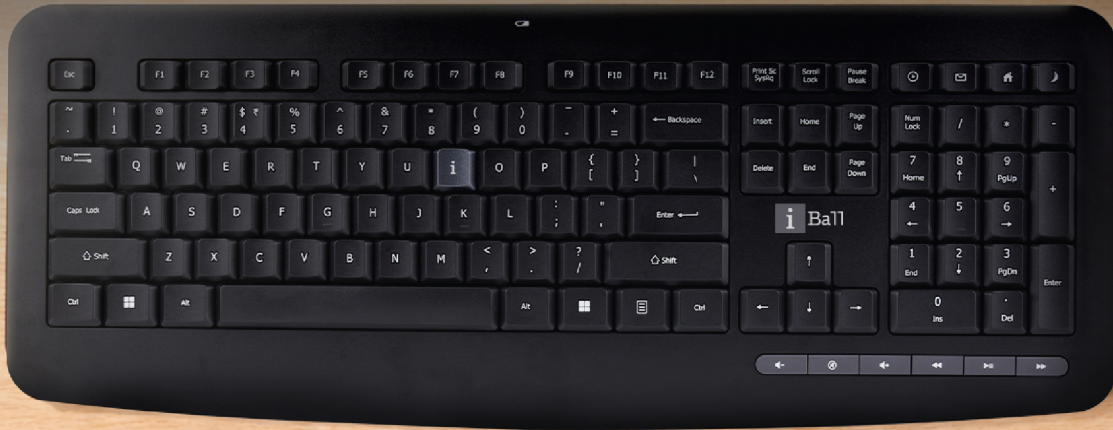

4 Pin CPU x 1

120mm Fan

CLICKSET S600

Wireless Keyboard & Mouse Combo

₹ 3,299/-

2.4GHz

Auto Sleep
Mode

Keyboard

Full-Size
114-Key Layout

₹ Key Onboard

10 Quick Media
Controls

Built-in
Retractable Stand

Mouse

1600 DPI
Switchable

High Precision

6-Button Control