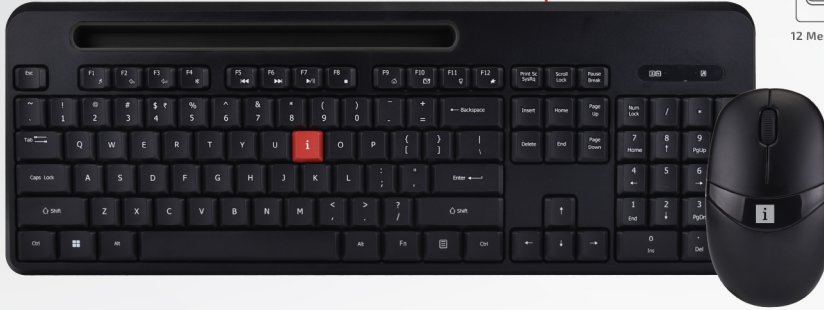

Full-Size
114-Key Layout

₹ Key Onboard

10 Quick Media
Controls

Built-in
Retractable Stand

Mouse

1600 DPI
Switchable

High Precision

6-Button Control

3-Level DPI Shift

CLICKSET S450

Wireless Keyboard & Mouse Combo

₹ 2,499/-

2.4GHz

Auto Sleep Mode

KEYBOARD

Mobile Slot